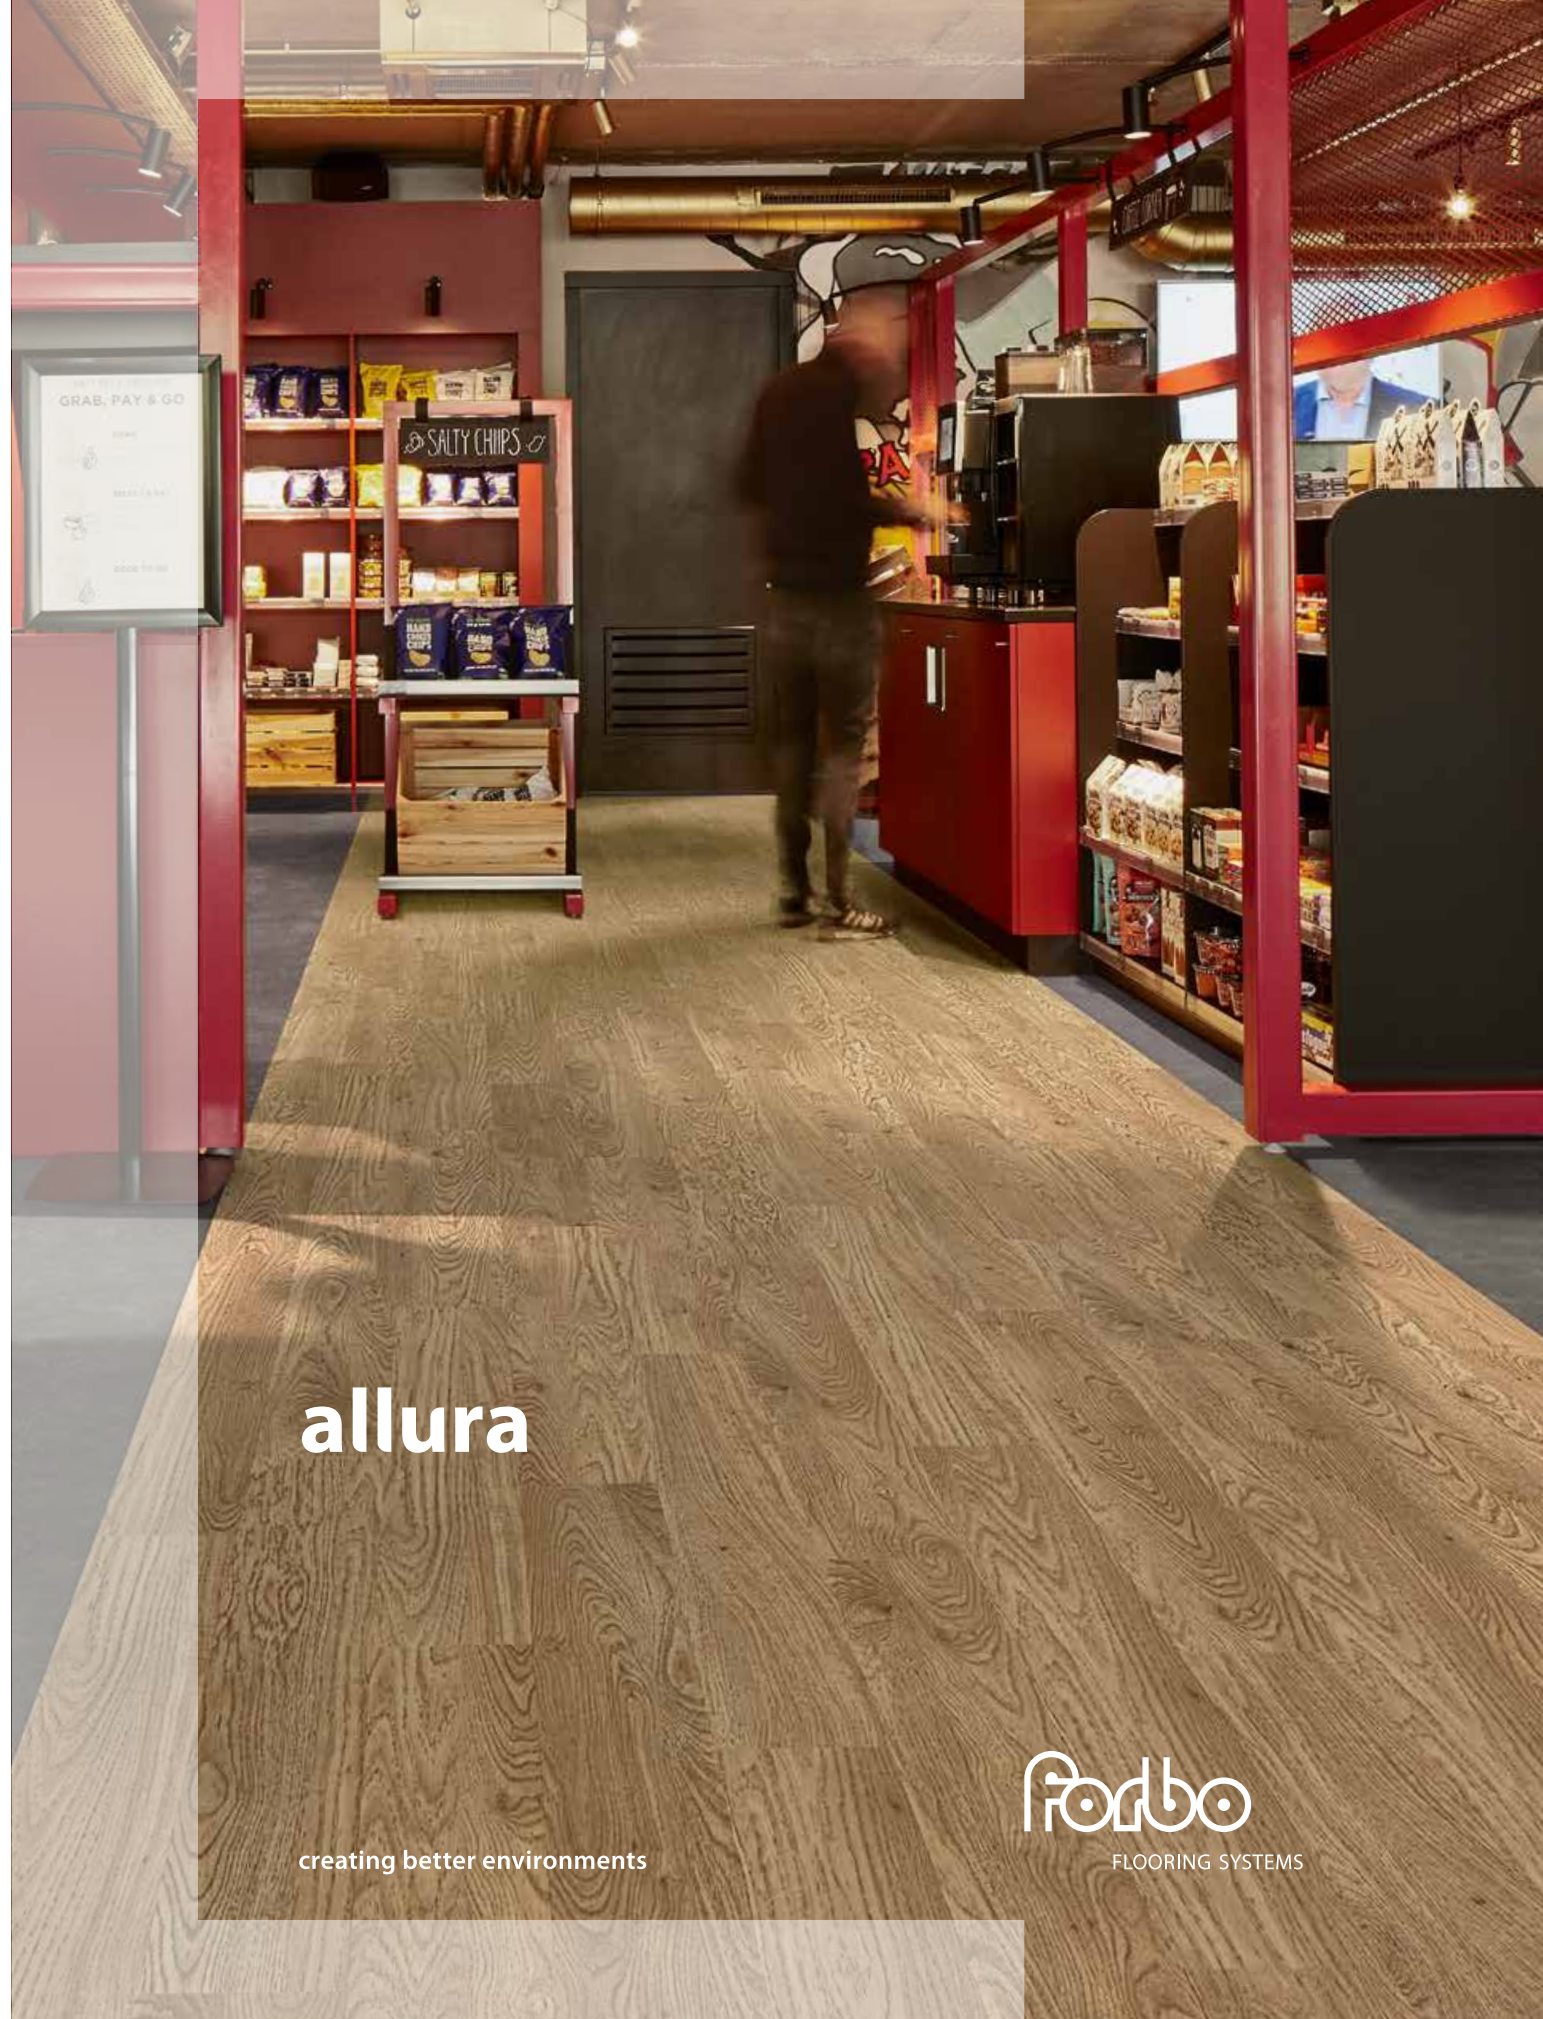

allura

creating better environments